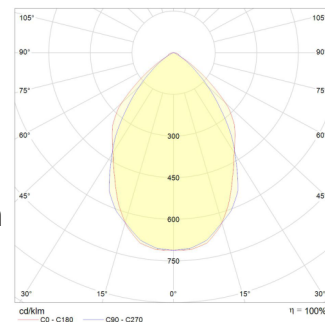

Light distribution curve: