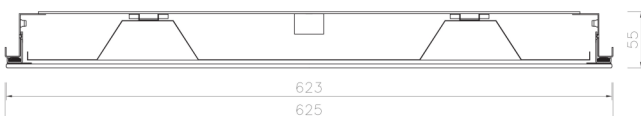

Seamless closed-cell seal between housing and frame.

Inspection by opening retaining knob.

Type	Lighting system	Approx. size
LP 625 (600) LED-U3 4.5 AG	LED 840, 4530 Lm, ca. 31W	625x625x55 mm (600x600x55)
LP 625 (600) LED-U3 6.5 AG	LED 840, 6800 Lm, ca. 47W	625x625x55 mm (600x600x55)
LP 625 (600) LED-U3 7.5 AG	LED 840, 7860 Lm, ca. 55W	625x625x55 mm (600x600x55)
LP 1200x300 LED-U3 6.5 AG	LED 840, 6800 Lm, ca. 47W	1200x300x55 mm

**Light distribution curve:**

**Scale diagram:**

**Options:**

- emergency light
- elec. connection according to customer requirement
- operable from above (TOP type)
- cover glass with black edge