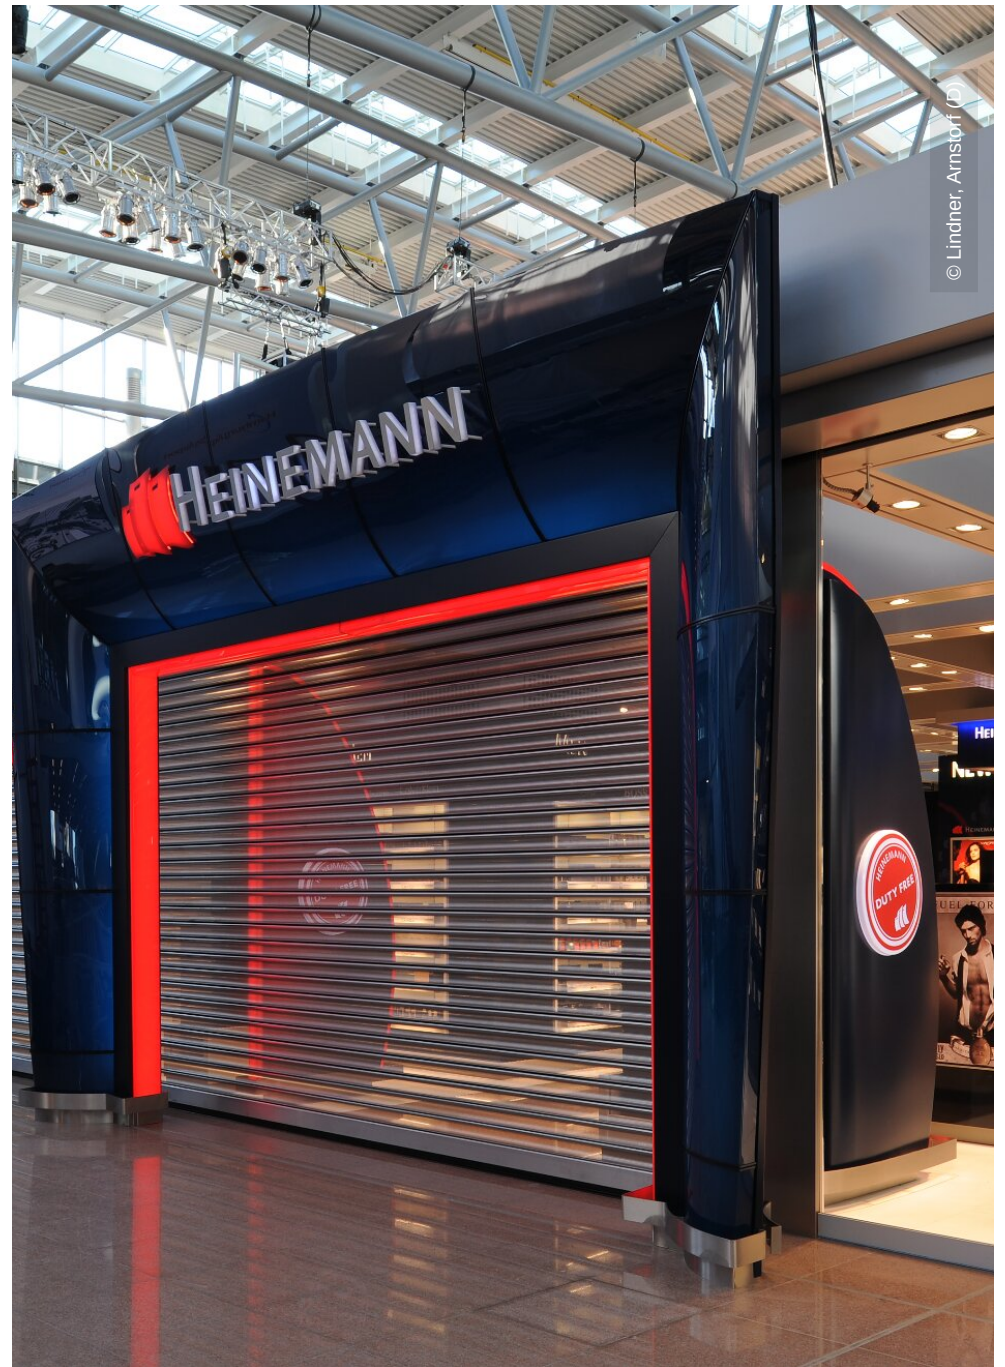

© Lindner, Arnstorf (D)