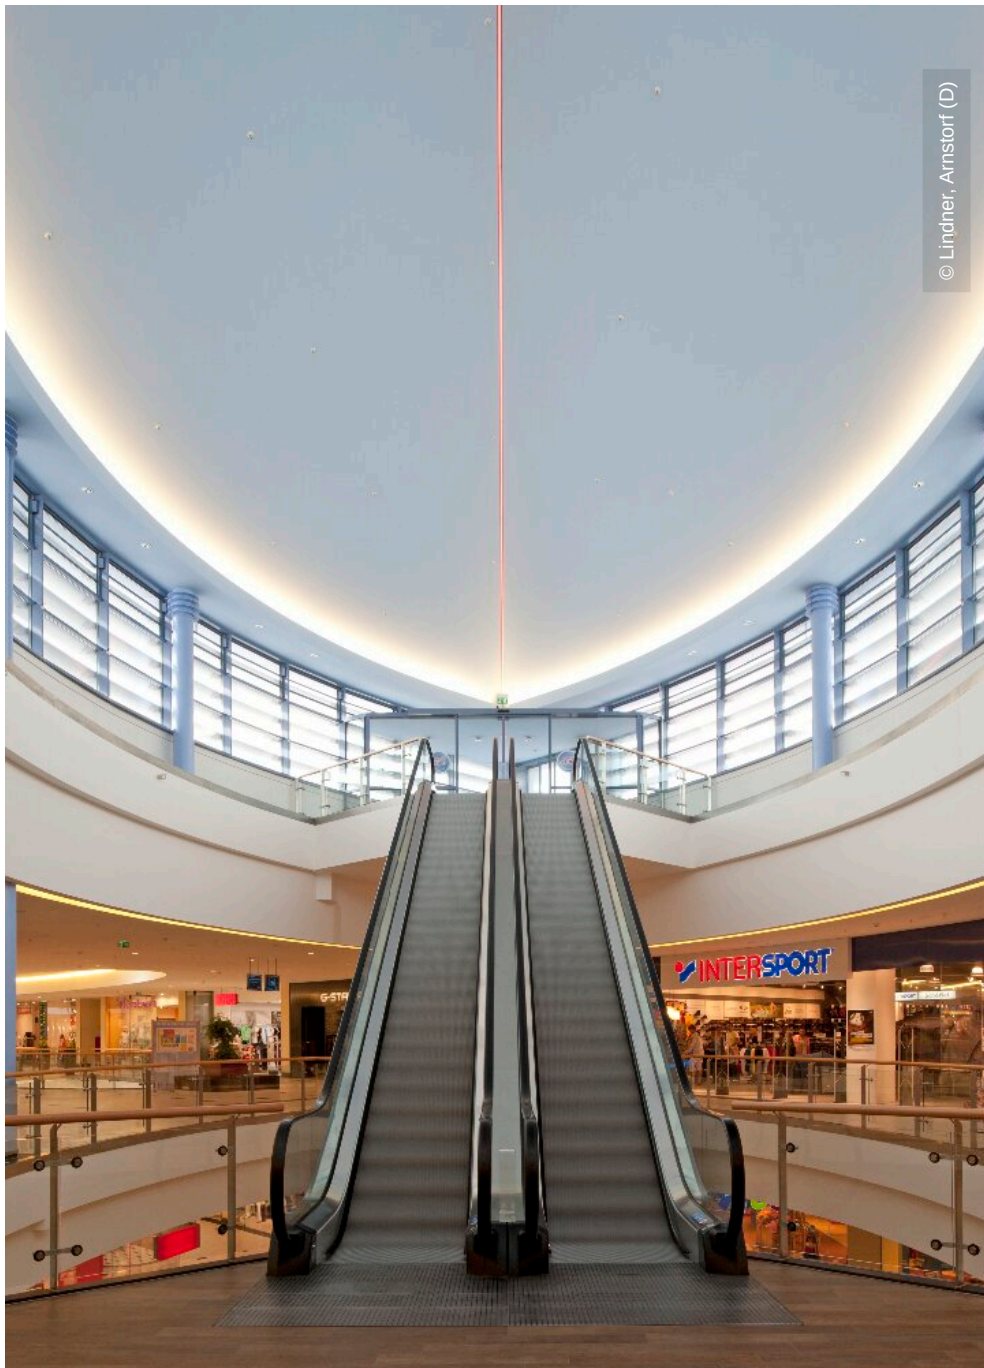

© Lindner, Arnstorf (D)