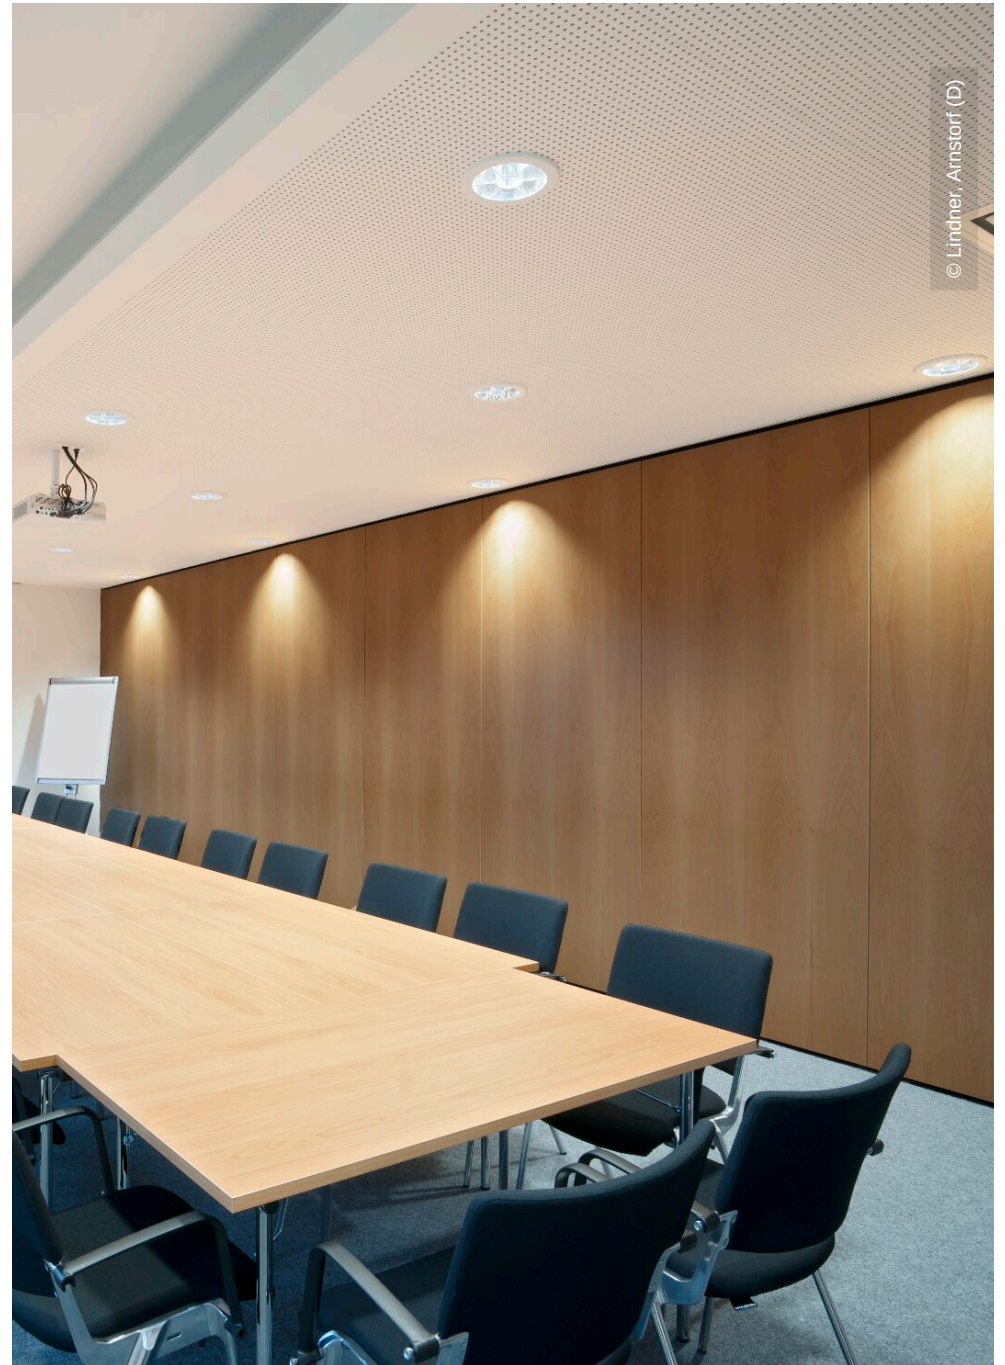

© Lindner, Arnstorf (D)