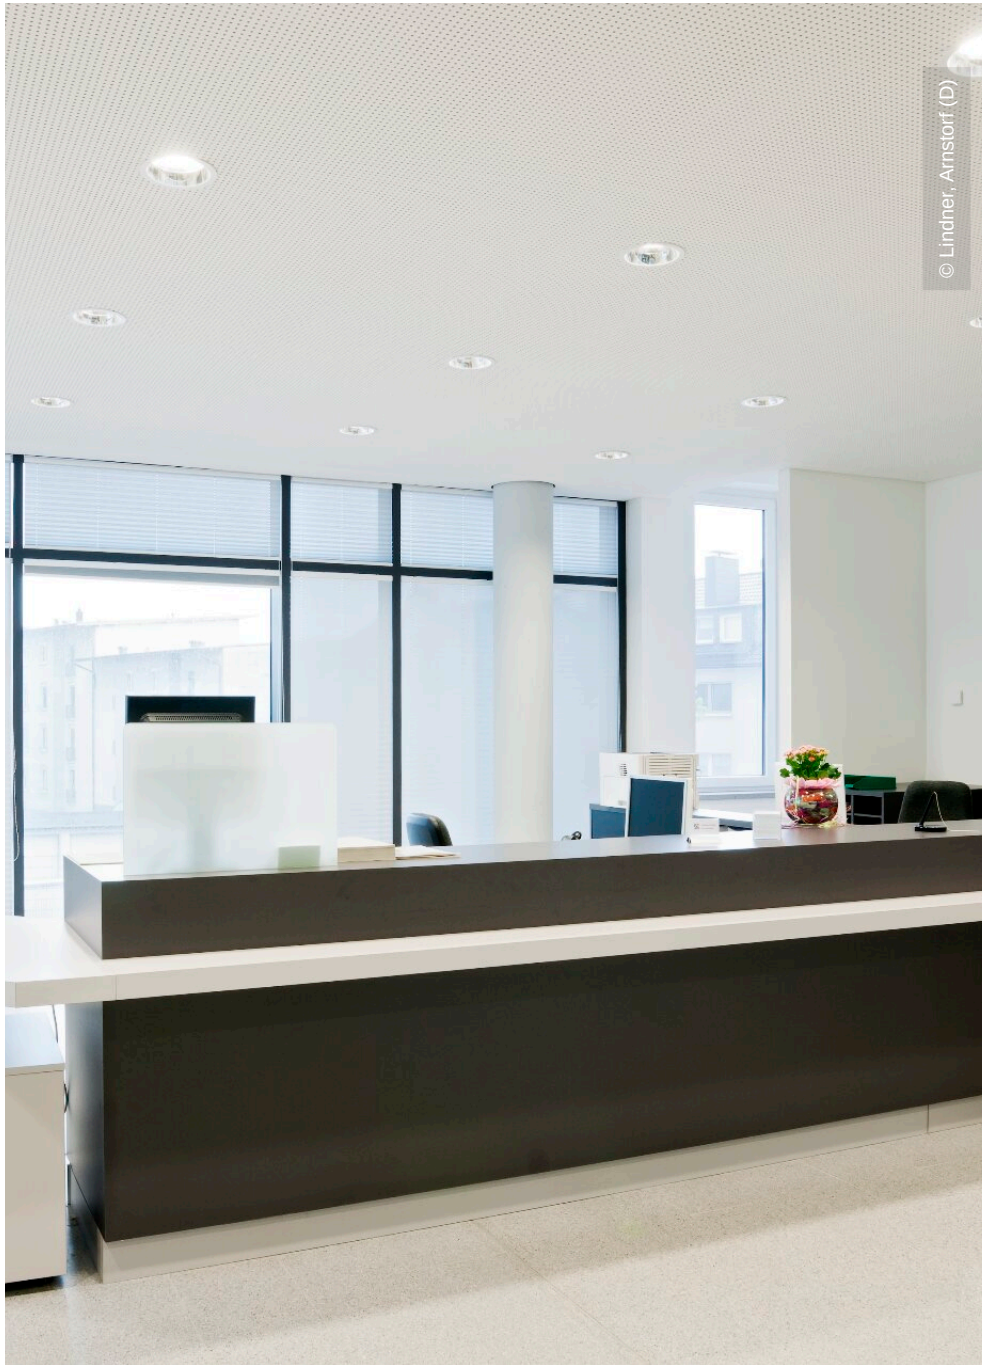

© Lindner, Arnstorf (D)