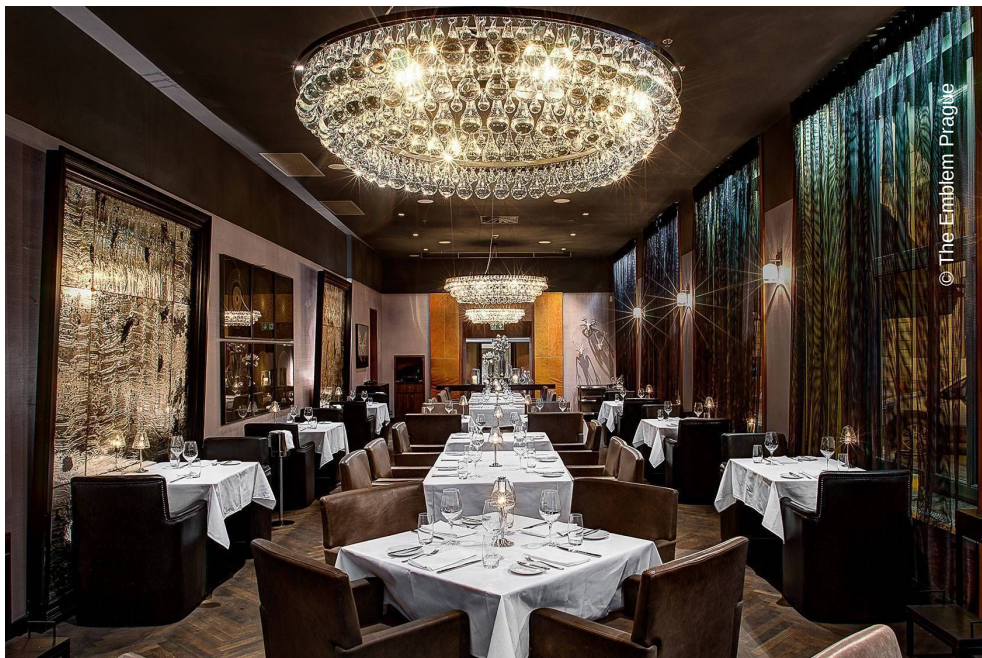

© The Emblem Prague