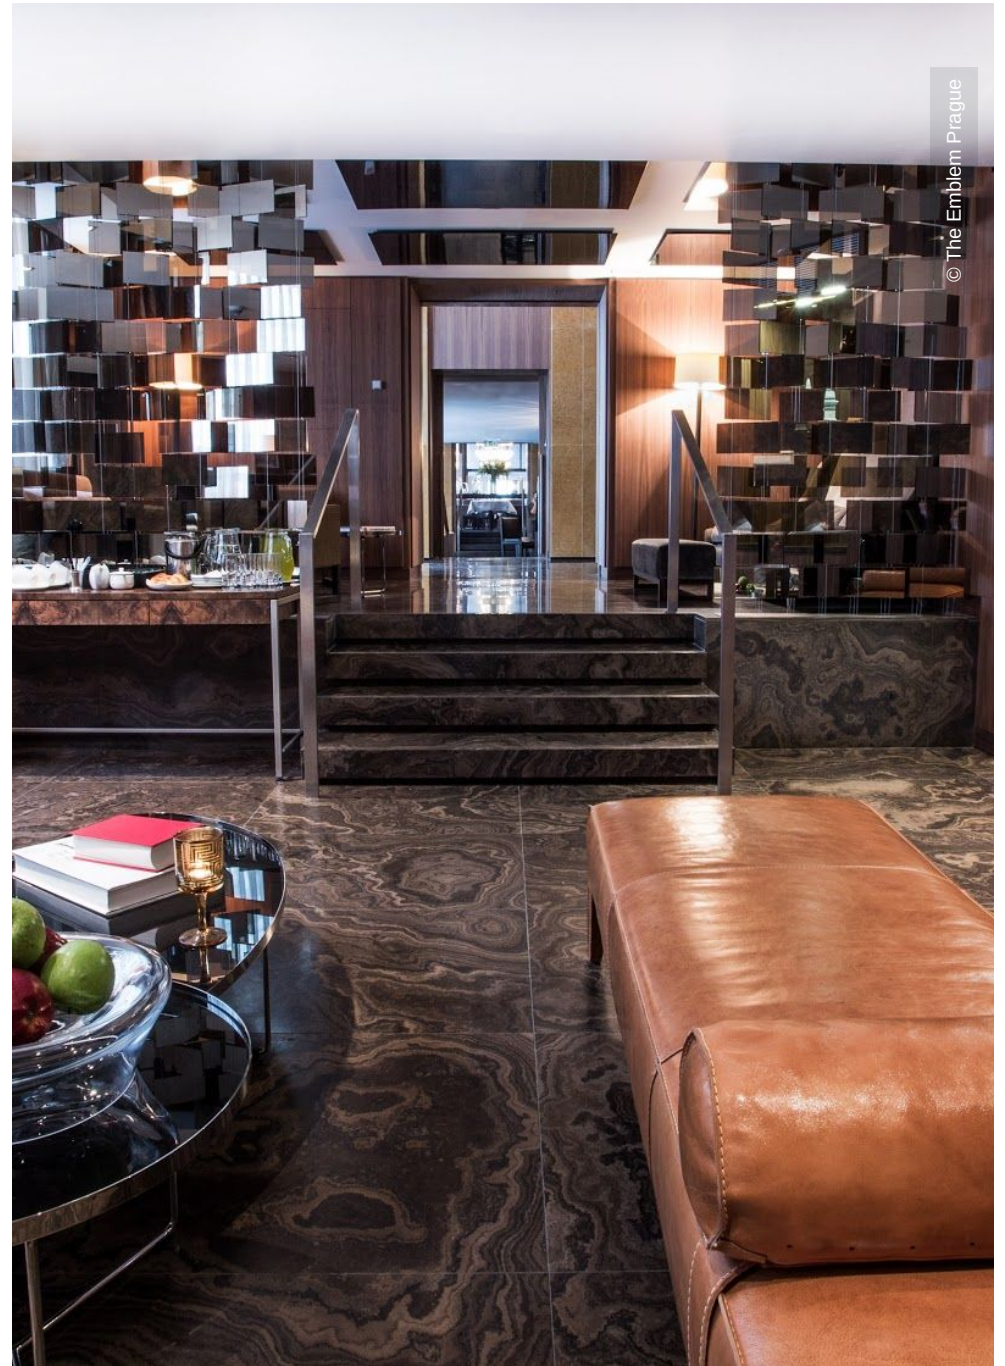

© The Emblem Prague