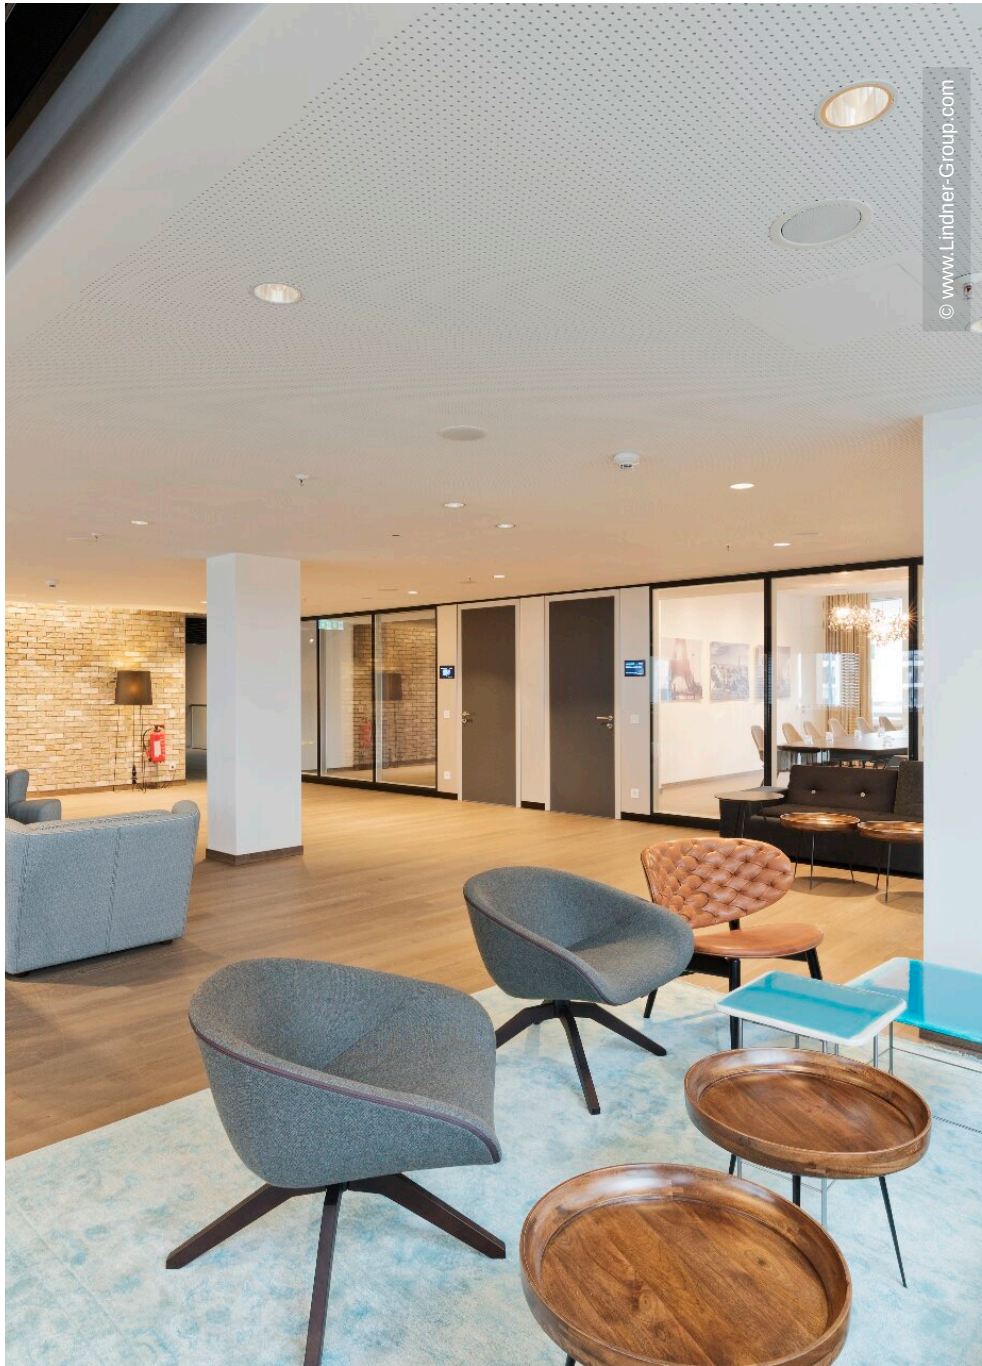

© www.Lindner-Group.com