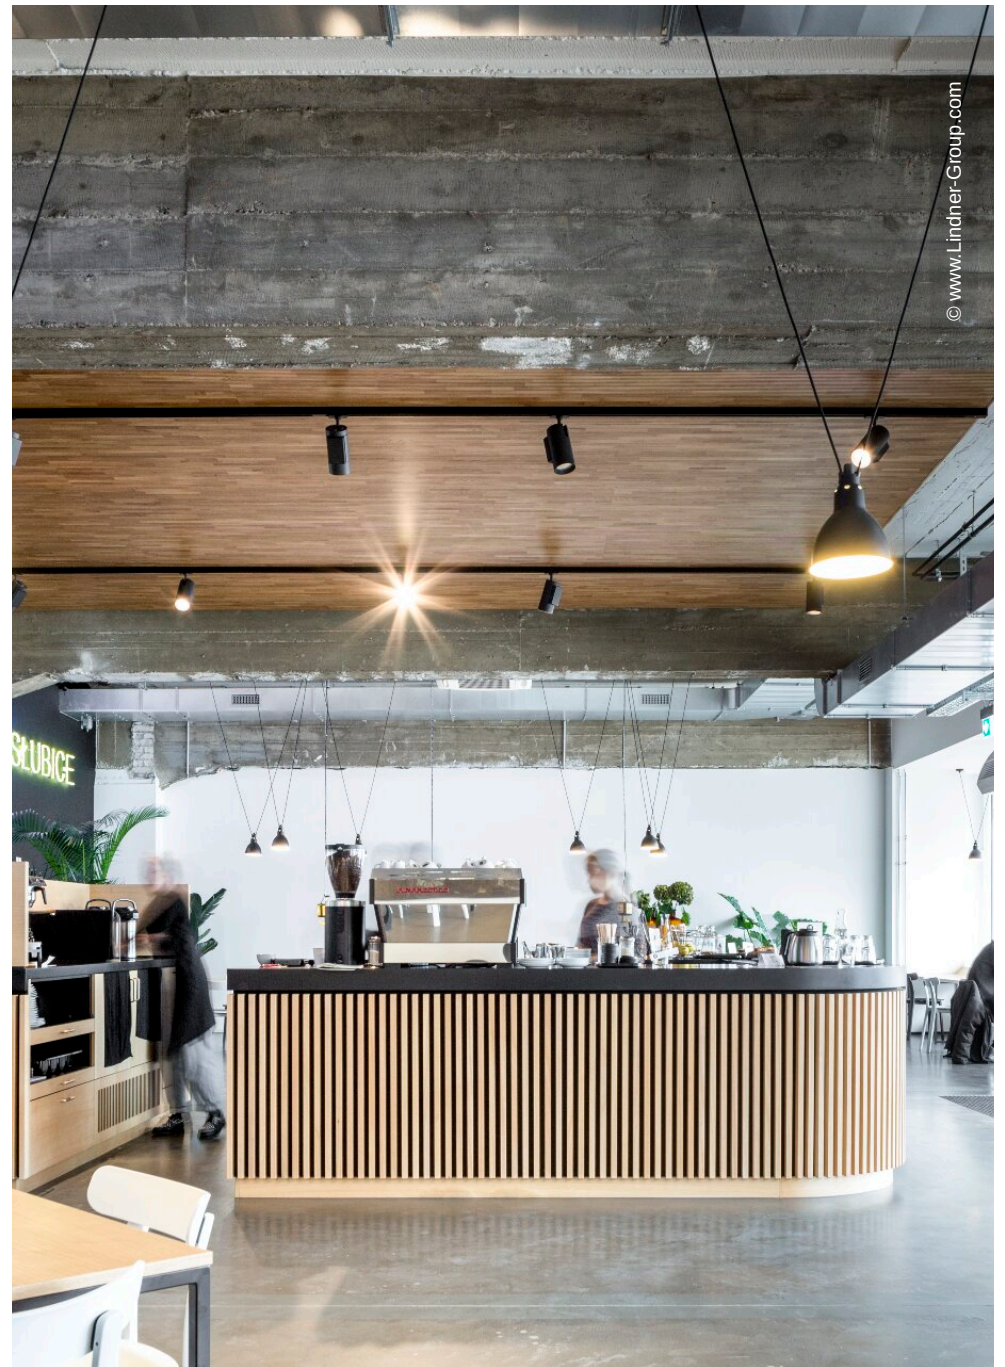

© www.Lindner-Group.com