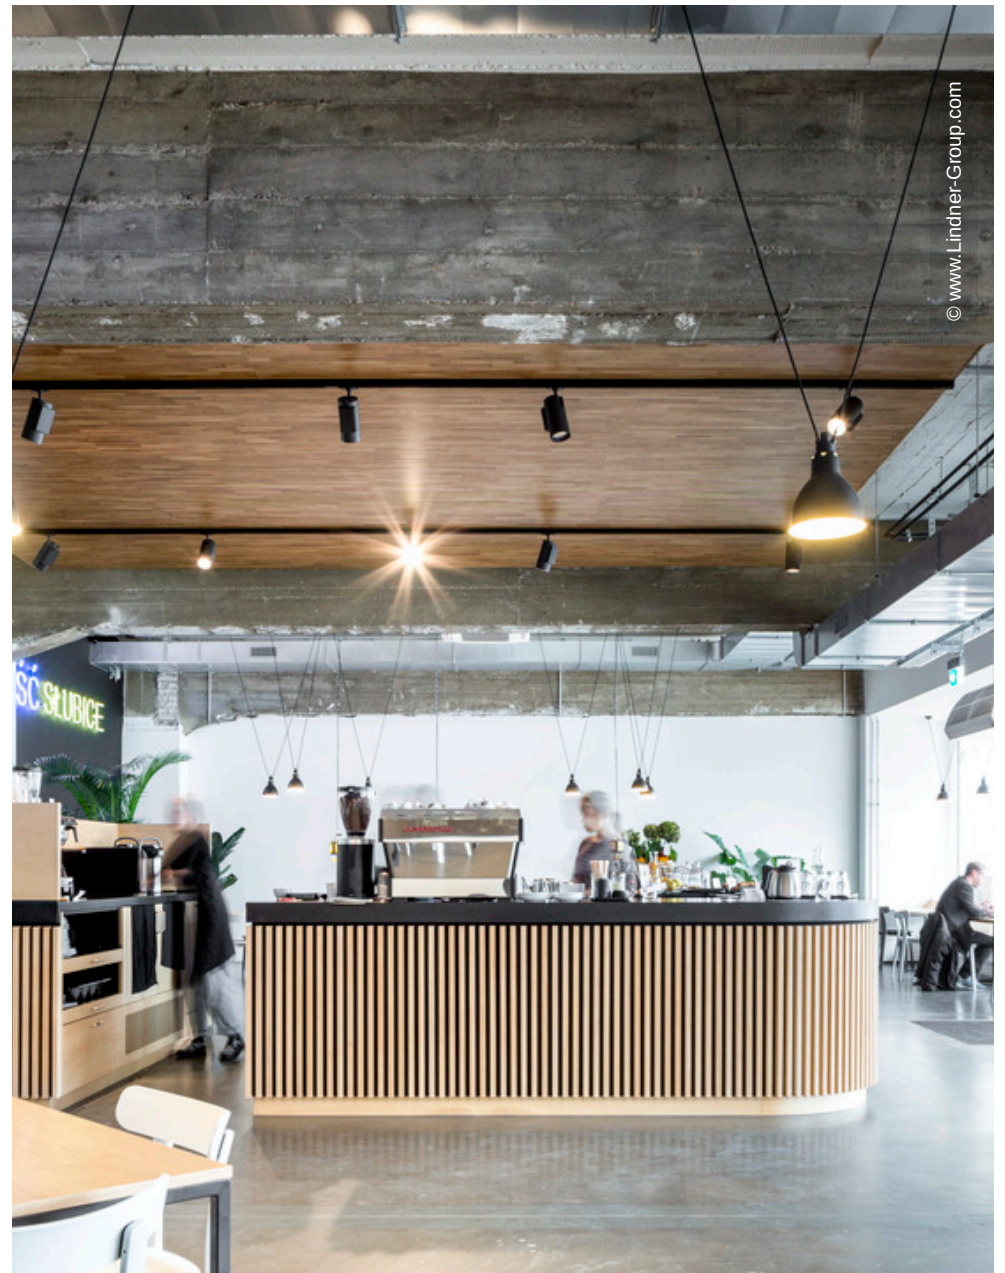

© www.Lindner-Group.com