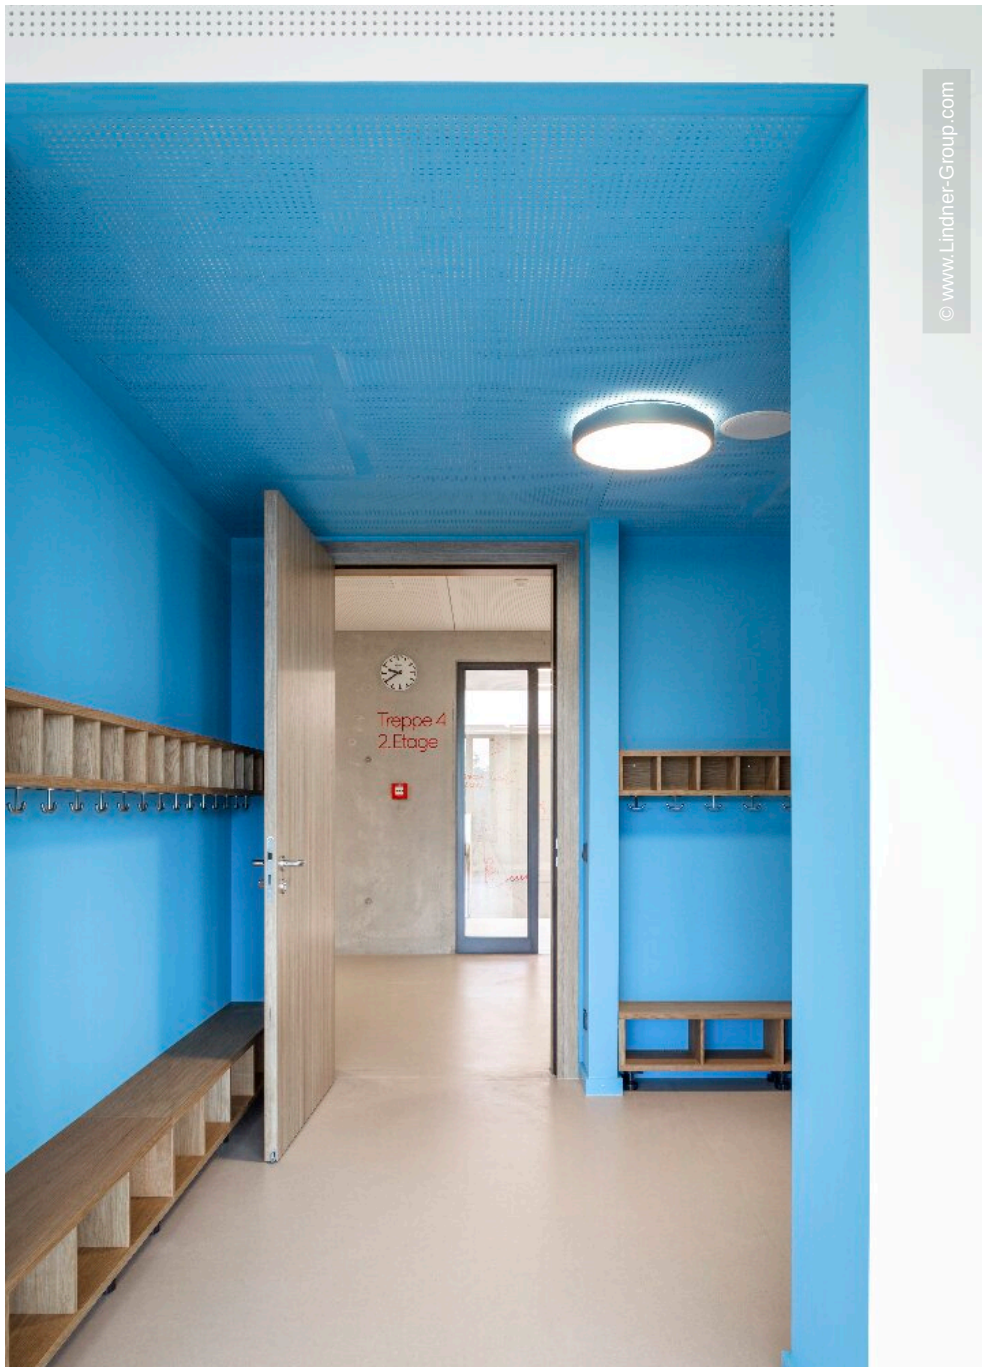

© www.Lindner-Group.com