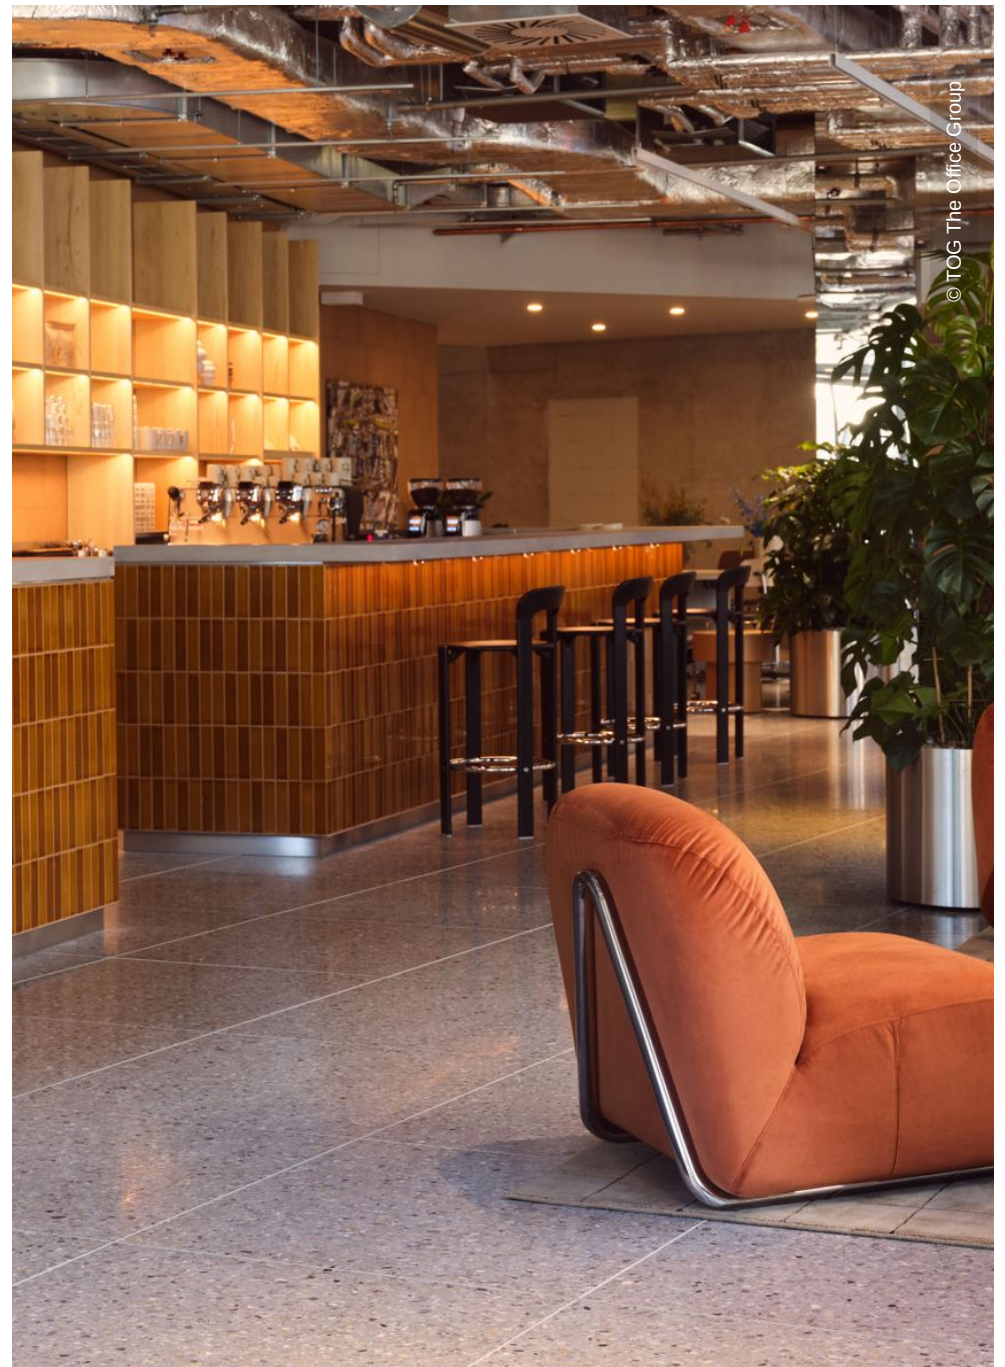

© TOG The Office Group