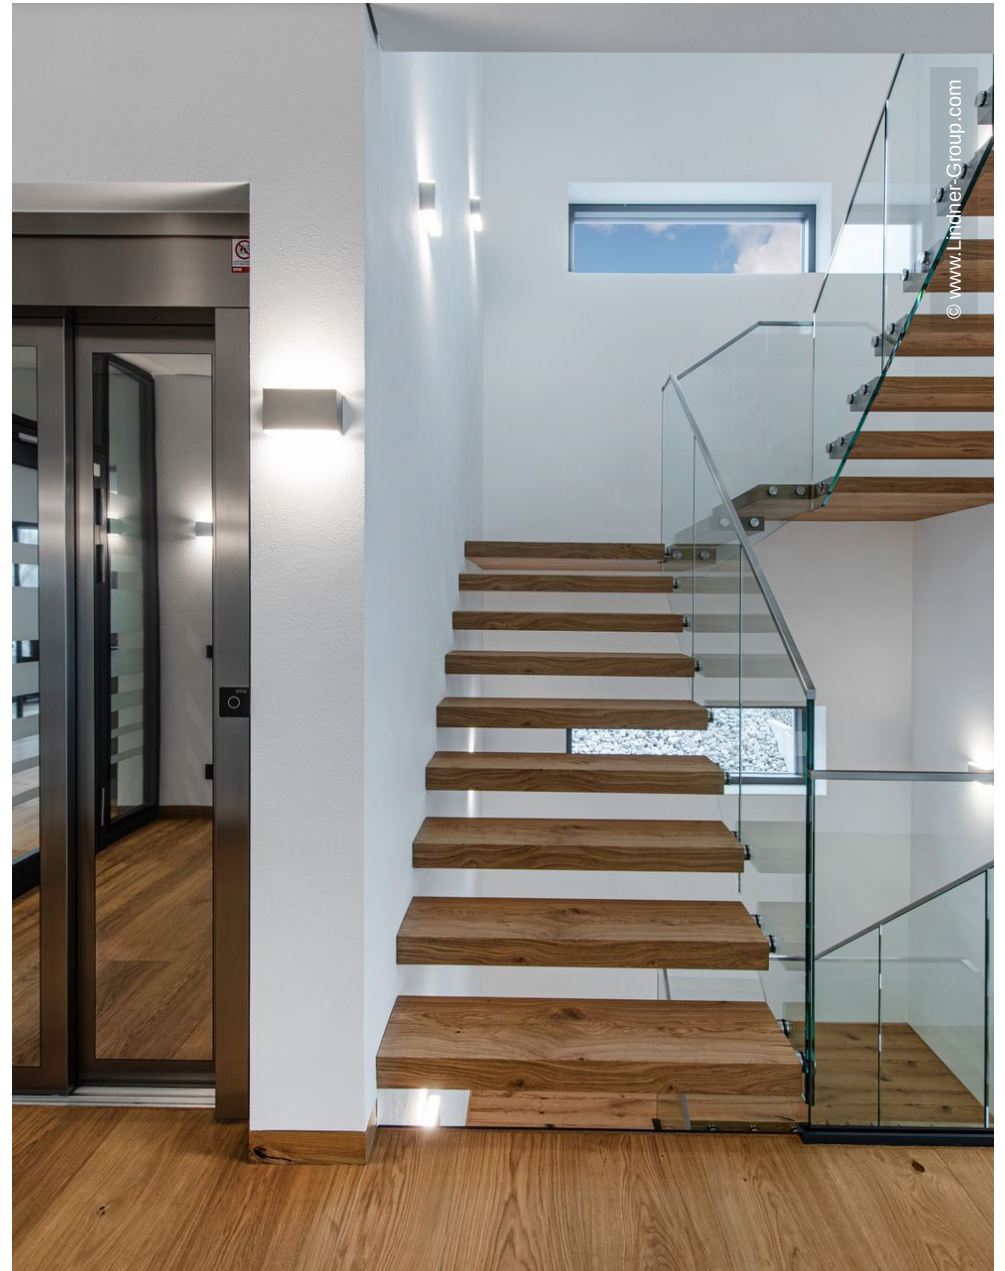

© www.Lindner-Group.com